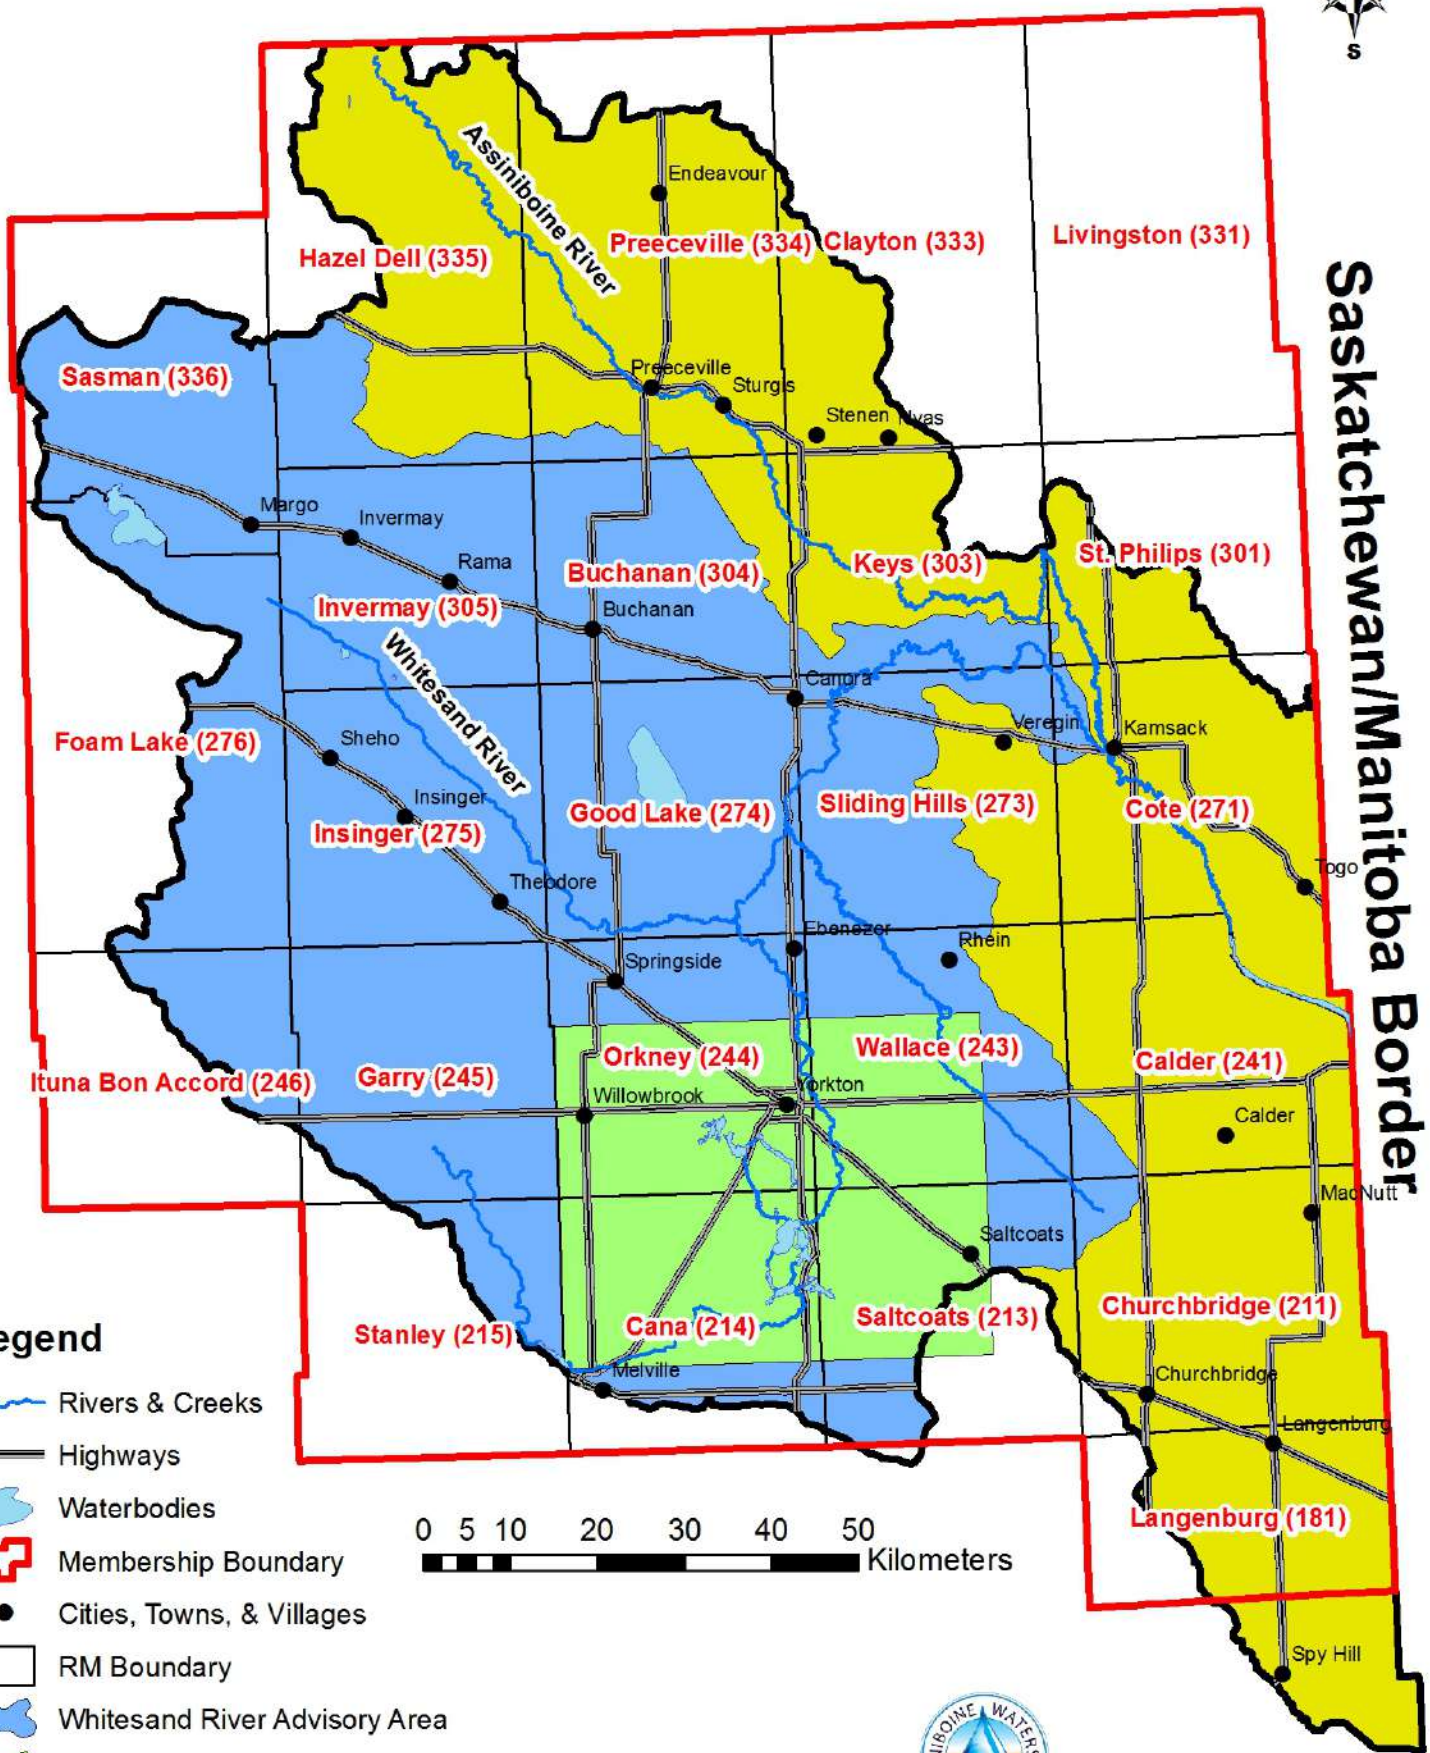

# Assiniboine River Watershed

**Saskatchewan/Manitoba Border**

## Legend

-  Rivers & Creeks
-  Highways
-  Waterbodies
-  Membership Boundary
-  Cities, Towns, & Villages
-  RM Boundary
-  Whitesand River Advisory Area
-  Yorkton Aquifer Advisory Area
-  Assiniboine River Advisory Area

Projection: UTM Zone 13N  
Datum: NAD 1983

Created by: Jesse Nielsen